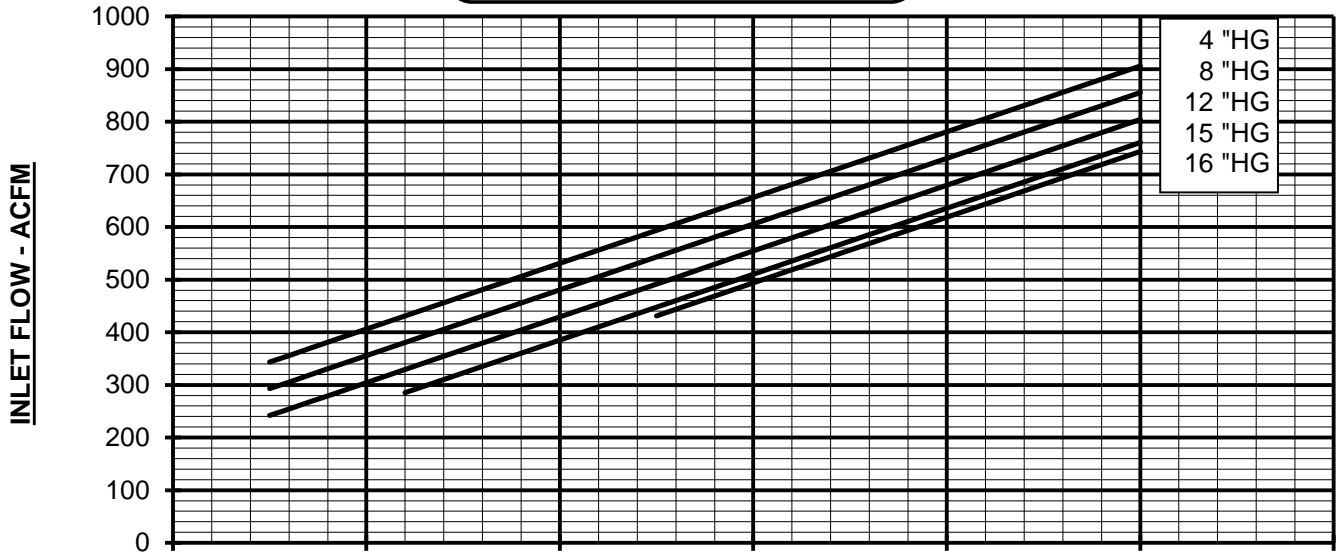

VACUUM PERFORMANCE
409 ROOTS-FLO™ BLOWER
MAX. VACUUM = 16" HG
MAX. SPEED = 4000 RPM

LATEST REVISION	DESCRIPTION
JAN-2016	HOWDEN LOGO/BRANDING