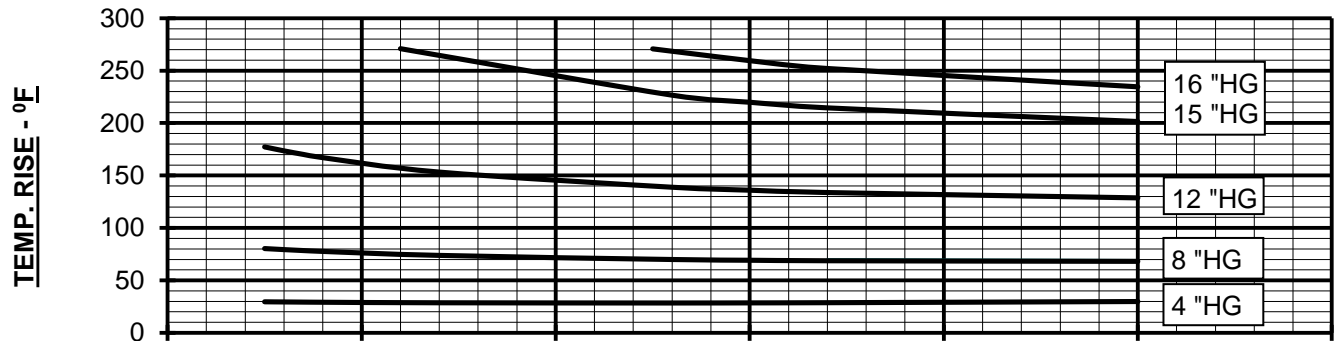

VACUUM PERFORMANCE
409 ROOTS-FLO™ BLOWER
MAX. VACUUM = 16" HG
MAX. SPEED = 4000 RPM

LATEST REVISION	DESCRIPTION
JAN-2016	HOWDEN LOGO/BRANDING