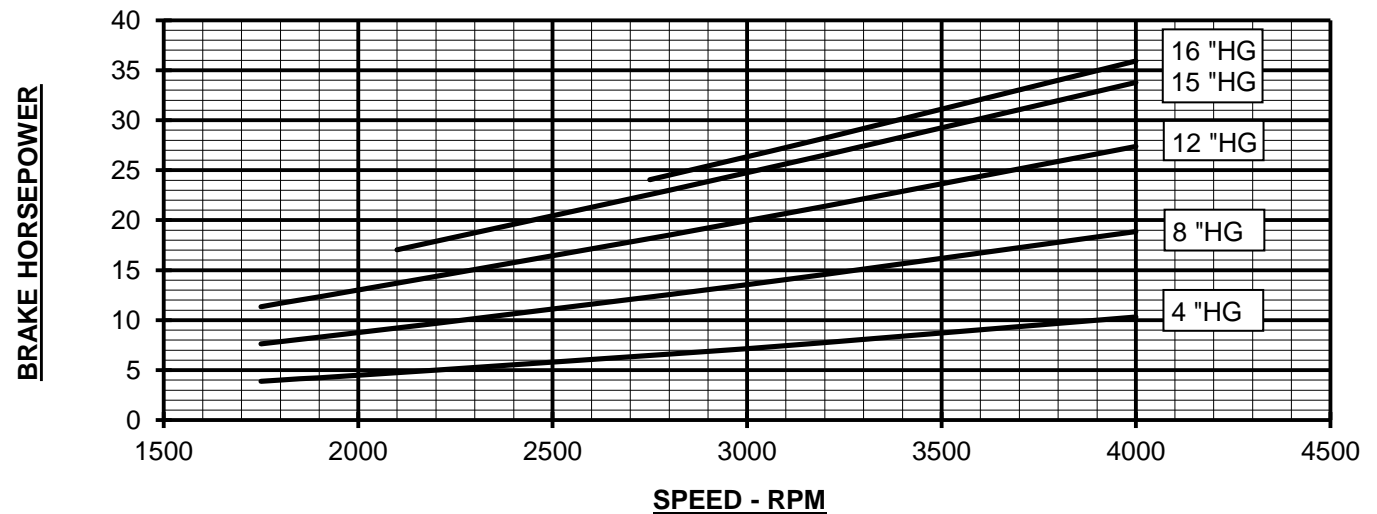

VACUUM PERFORMANCE
409 ROOTS-FLO™ BLOWER
MAX. VACUUM = 16" HG
MAX. SPEED = 4000 RPM

LATEST REVISION	DESCRIPTION
JAN-2016	HOWDEN LOGO/BRANDING