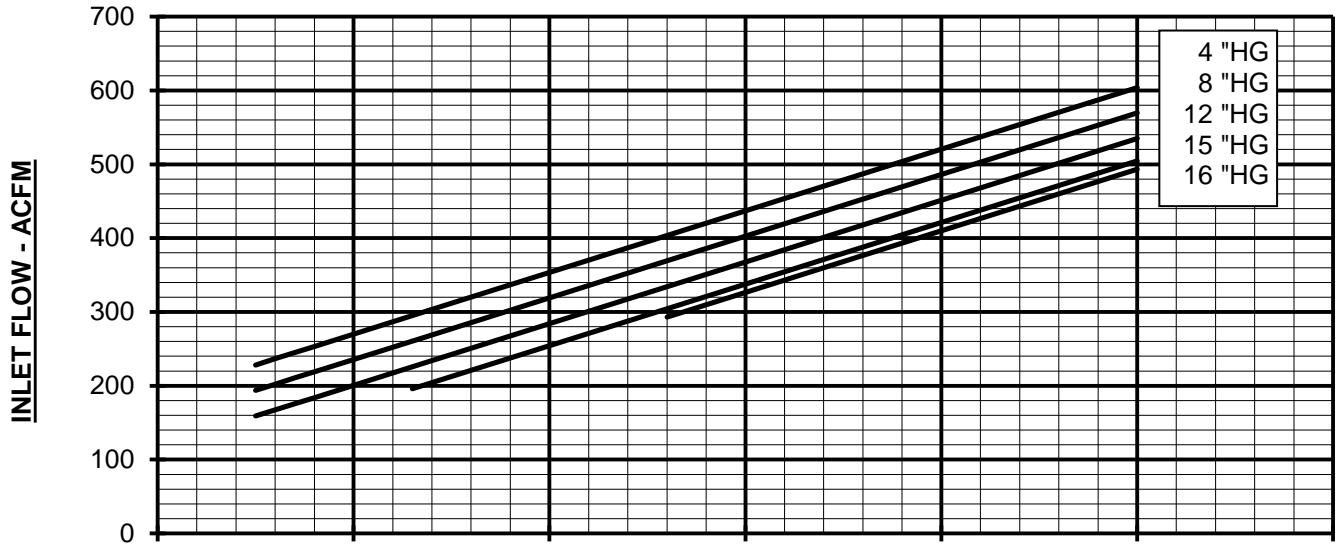

VACUUM PERFORMANCE
406 ROOTS-FLO™ BLOWER
MAX. VACUUM = 16" HG
MAX. SPEED = 4000 RPM

LATEST REVISION	DESCRIPTION
JAN-2016	HOWDEN LOGO/BRANDING