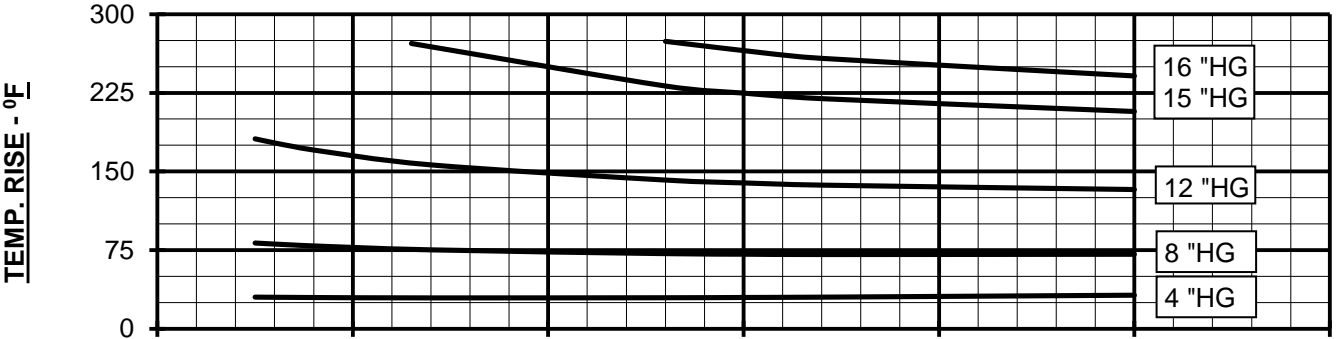

VACUUM PERFORMANCE
406 ROOTS-FLO™ BLOWER
MAX. VACUUM = 16" HG
MAX. SPEED = 4000 RPM

LATEST REVISION	DESCRIPTION
JAN-2016	HOWDEN LOGO/BRANDING