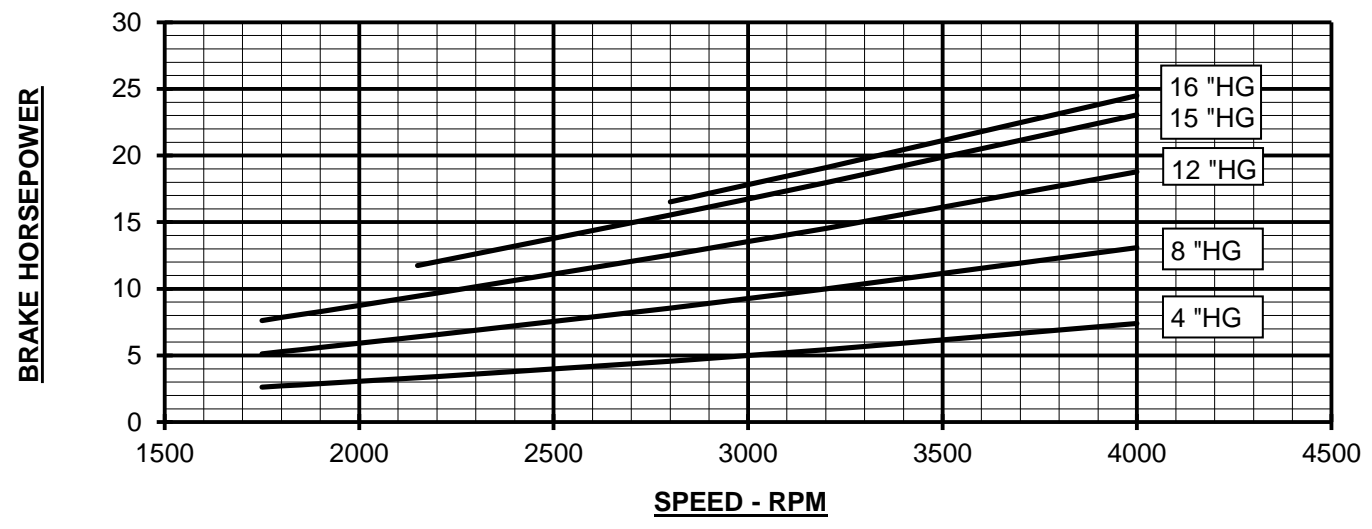

VACUUM PERFORMANCE
406 ROOTS-FLO™ BLOWER
MAX. VACUUM = 16" HG
MAX. SPEED = 4000 RPM

LATEST REVISION	DESCRIPTION
JAN-2016	HOWDEN LOGO/BRANDING