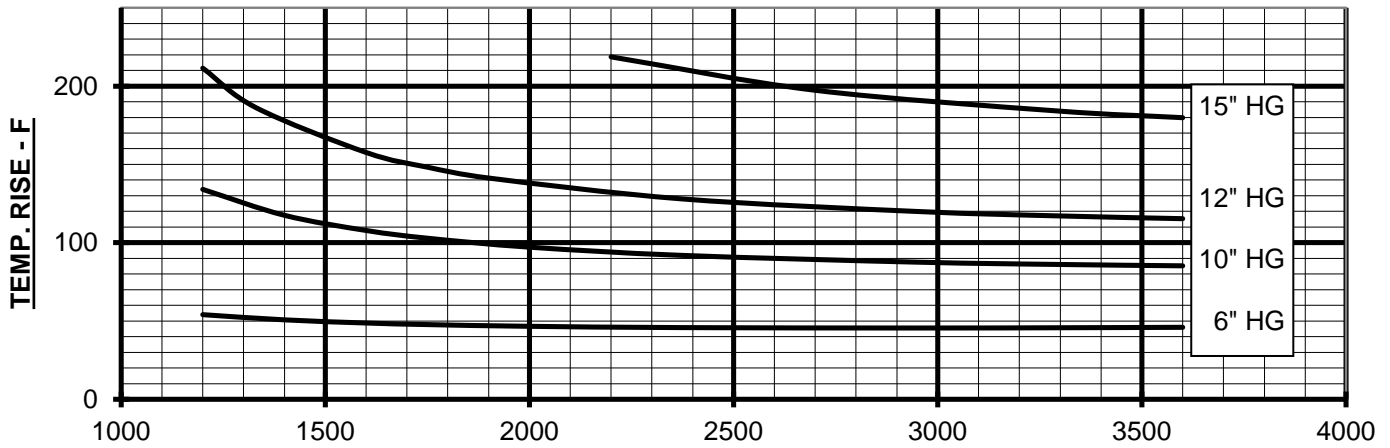

WWW.HOWDEN.COM

**VACUUM PERFORMANCE
FRAME 36 U-RAI
MAX. VACUUM = 15" HG
MAX. SPEED = 3600 RPM**

PERFORMANCE BASED ON AIR,
INLET AT 68°F
DISCHARGE PRESSURE = 30" HG ABS.
CURVES GENERATED: DEC-2004

LATEST REVISION	DESCRIPTION
SEP-2015	HOWDEN LOGO/BRANDING