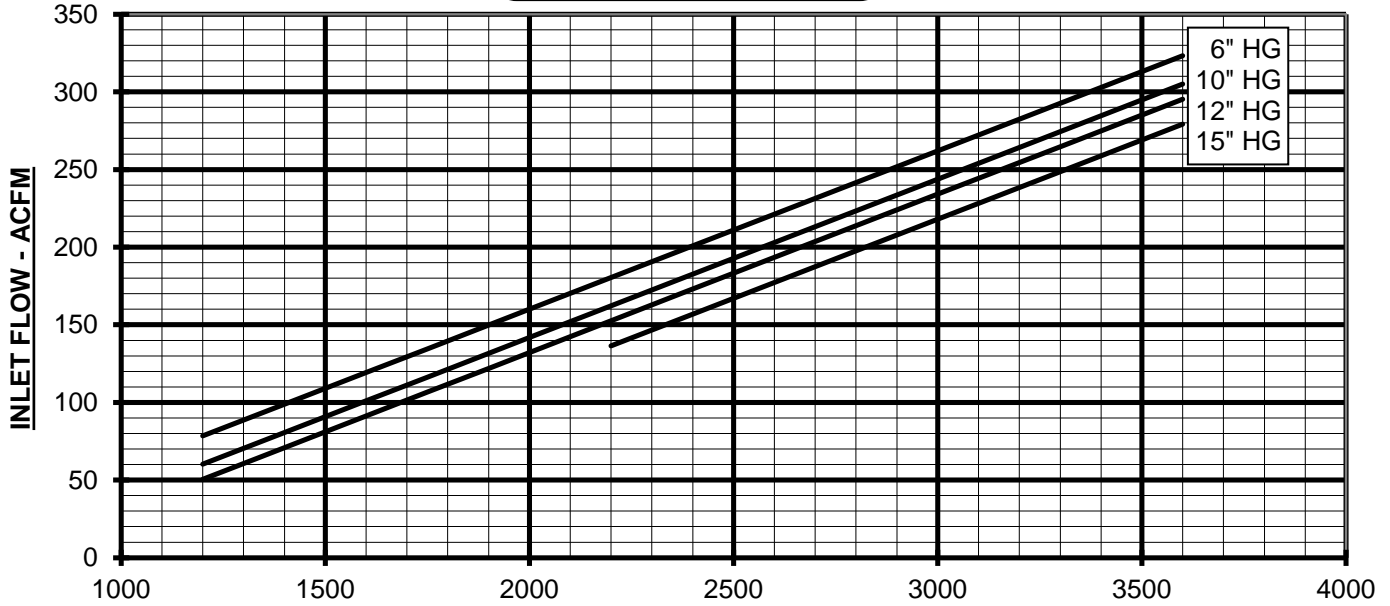

WWW.HOWDEN.COM

**VACUUM PERFORMANCE
FRAME 36 U-RAI
MAX. VACUUM = 15" HG
MAX. SPEED = 3600 RPM**

PERFORMANCE BASED ON AIR,
INLET AT 68°F
DISCHARGE PRESSURE = 30" HG ABS.
CURVES GENERATED: DEC-2004

LATEST REVISION	DESCRIPTION
SEP-2015	HOWDEN LOGO/BRANDING