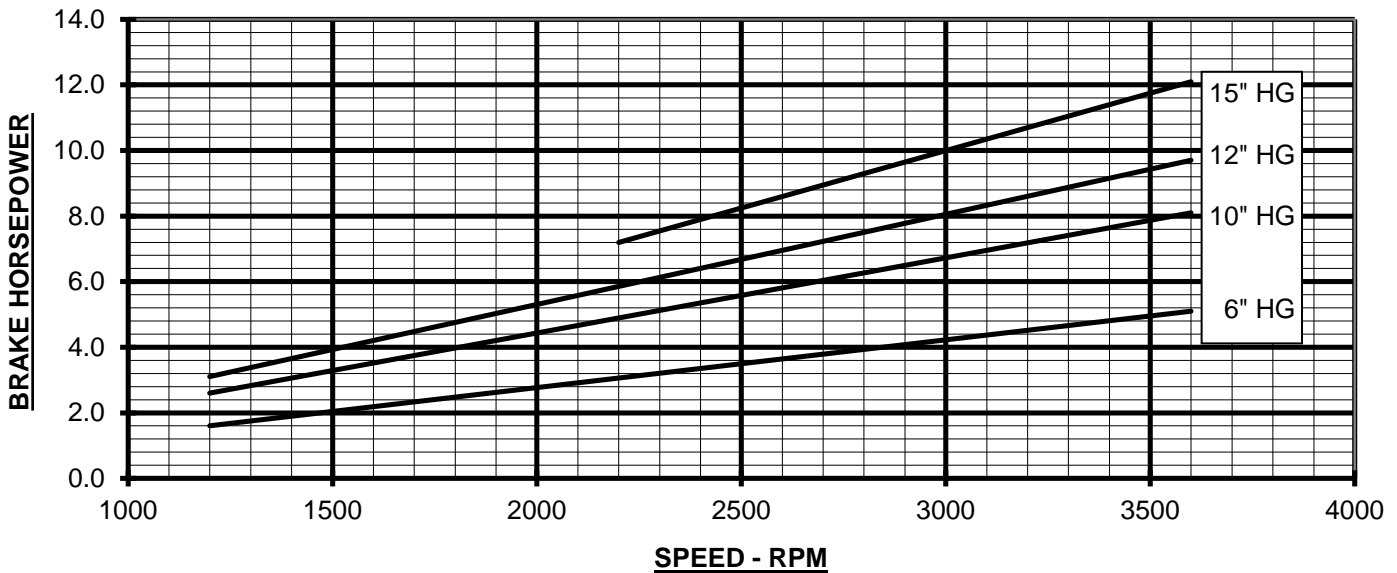

WWW.HOWDEN.COM

**VACUUM PERFORMANCE
FRAME 36 U-RAI
MAX. VACUUM = 15" HG
MAX. SPEED = 3600 RPM**

PERFORMANCE BASED ON AIR,
INLET AT 68°F
DISCHARGE PRESSURE = 30" HG ABS.
CURVES GENERATED: DEC-2004

LATEST REVISION	DESCRIPTION
SEP-2015	HOWDEN LOGO/BRANDING