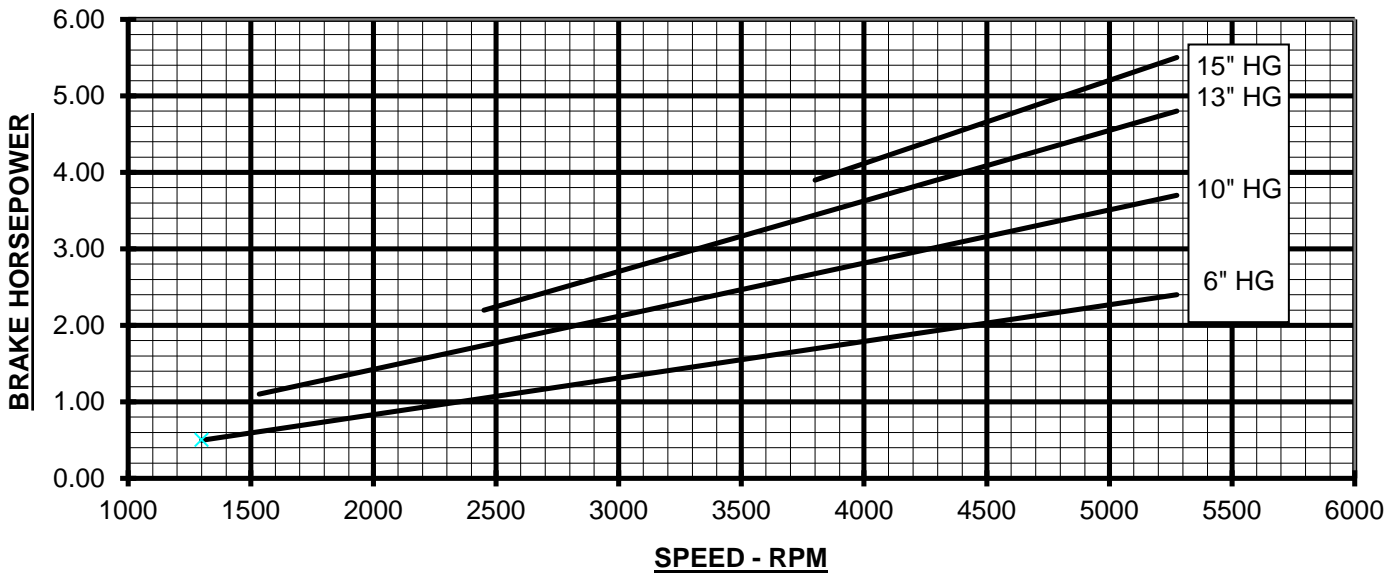

WWW.HOWDEN.COM

**VACUUM PERFORMANCE
FRAME 24 U-RAI
MAX. VACUUM = 15" HG
MAX. SPEED = 5275 RPM**

PERFORMANCE BASED ON AIR,
INLET AT 68°F
DISCHARGE PRESSURE = 30" HG ABS.
CURVES GENERATED: DEC-2004

LATEST REVISION	DESCRIPTION
SEP-2015	HOWDEN LOGO/BRANDING