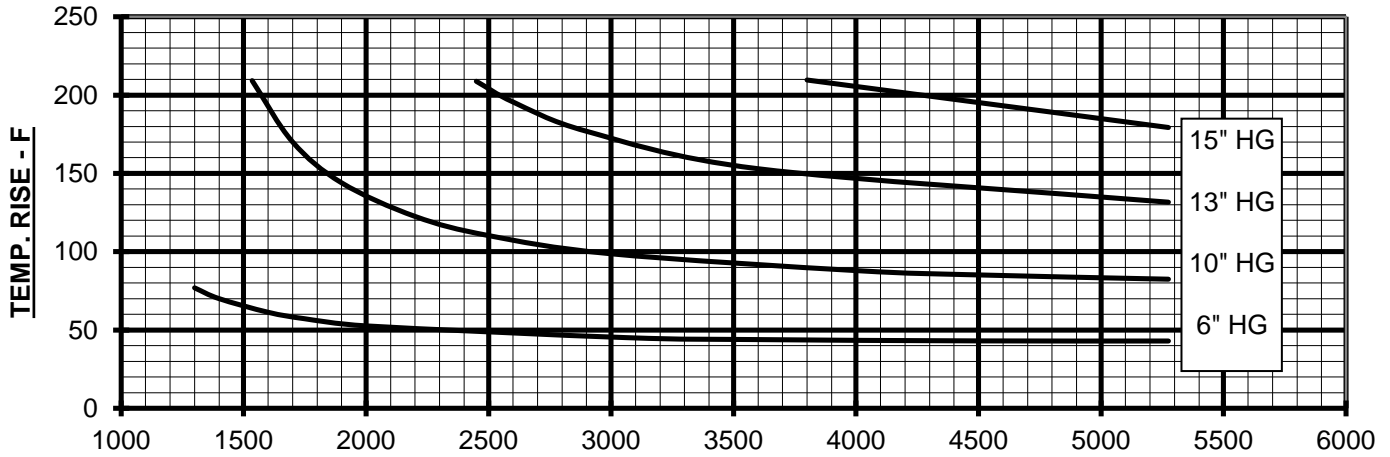

WWW.HOWDEN.COM

**VACUUM PERFORMANCE
FRAME 24 U-RAI
MAX. VACUUM = 15" HG
MAX. SPEED = 5275 RPM**

PERFORMANCE BASED ON AIR,
INLET AT 68°F
DISCHARGE PRESSURE = 30" HG ABS.
CURVES GENERATED: DEC-2004

LATEST REVISION	DESCRIPTION
SEP-2015	HOWDEN LOGO/BRANDING