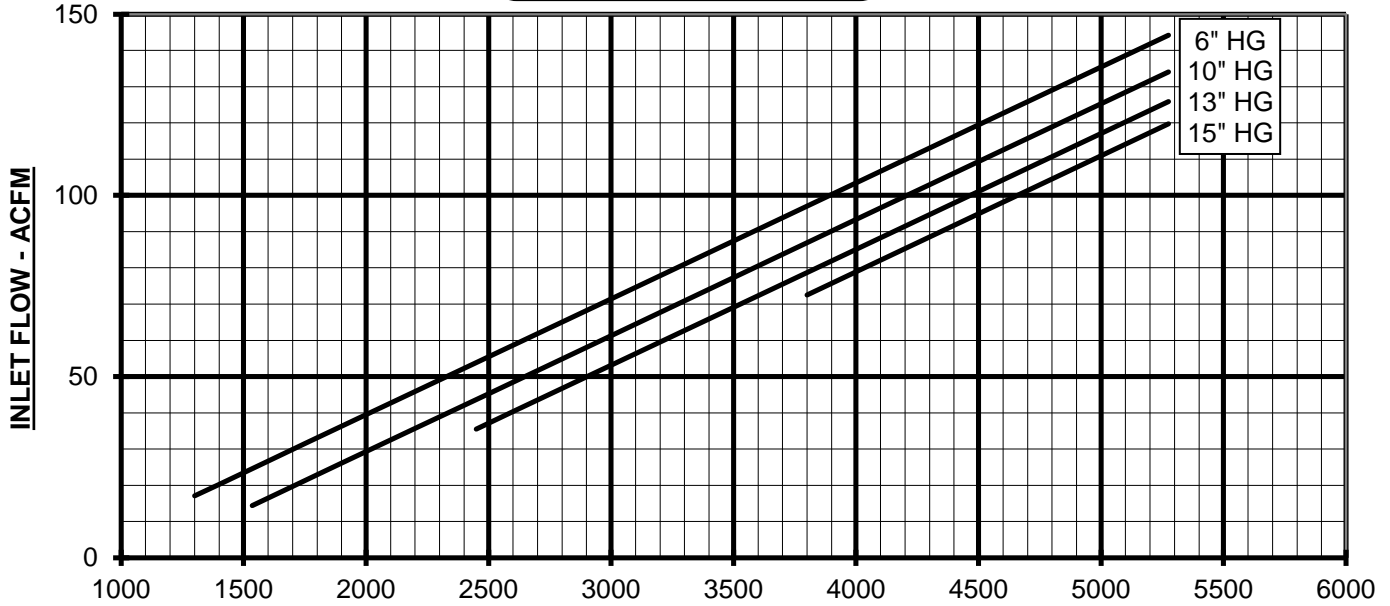

WWW.HOWDEN.COM

**VACUUM PERFORMANCE
FRAME 24 U-RAI
MAX. VACUUM = 15" HG
MAX. SPEED = 5275 RPM**

PERFORMANCE BASED ON AIR,
INLET AT 68°F
DISCHARGE PRESSURE = 30" HG ABS.
CURVES GENERATED: DEC-2004

LATEST REVISION	DESCRIPTION
SEP-2015	HOWDEN LOGO/BRANDING