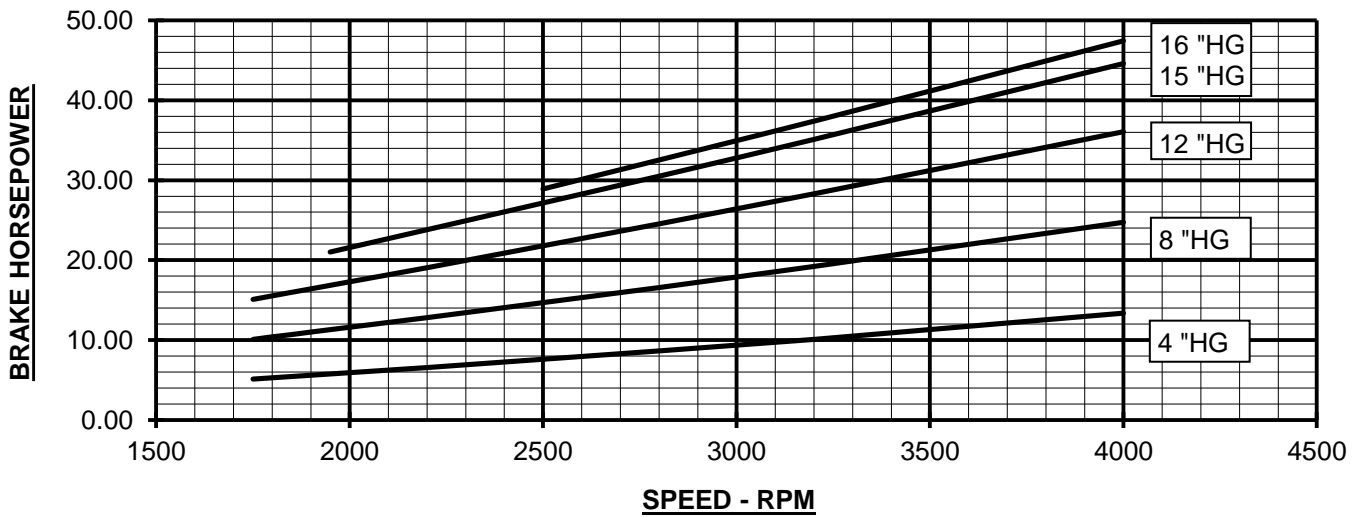

VACUUM PERFORMANCE
412 ROOTS-FLO™ BLOWER
MAX. VACUUM = 16" HG
MAX. SPEED = 4000 RPM

LATEST REVISION	DESCRIPTION
JAN-2016	HOWDEN LOGO/BRANDING