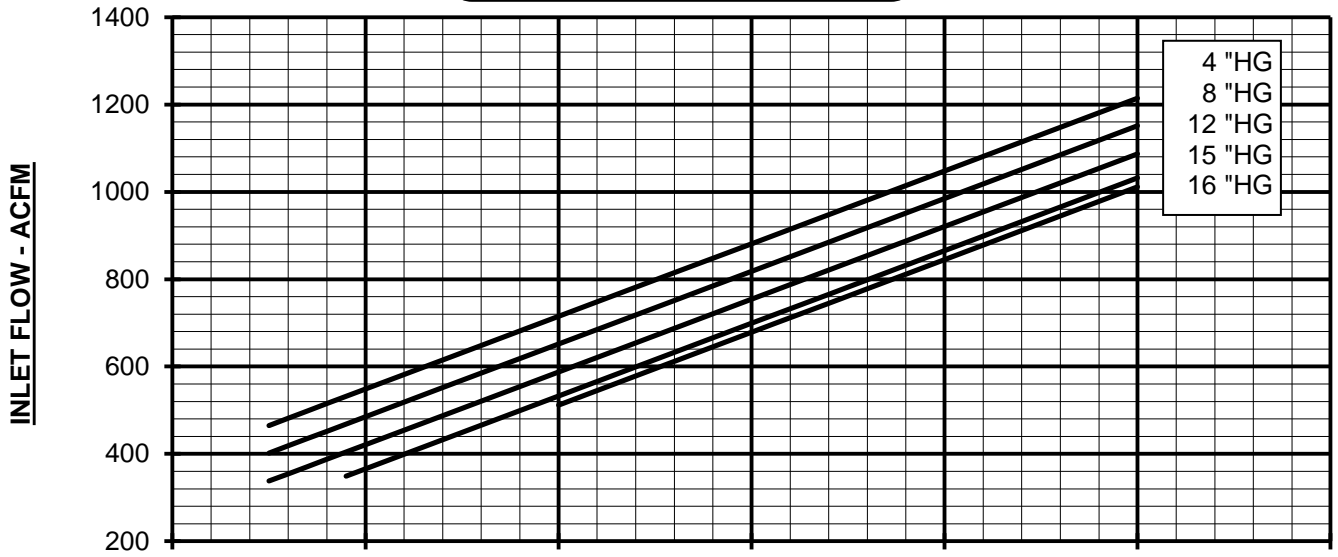

VACUUM PERFORMANCE
412 ROOTS-FLO™ BLOWER
MAX. VACUUM = 16" HG
MAX. SPEED = 4000 RPM

LATEST REVISION	DESCRIPTION
JAN-2016	HOWDEN LOGO/BRANDING