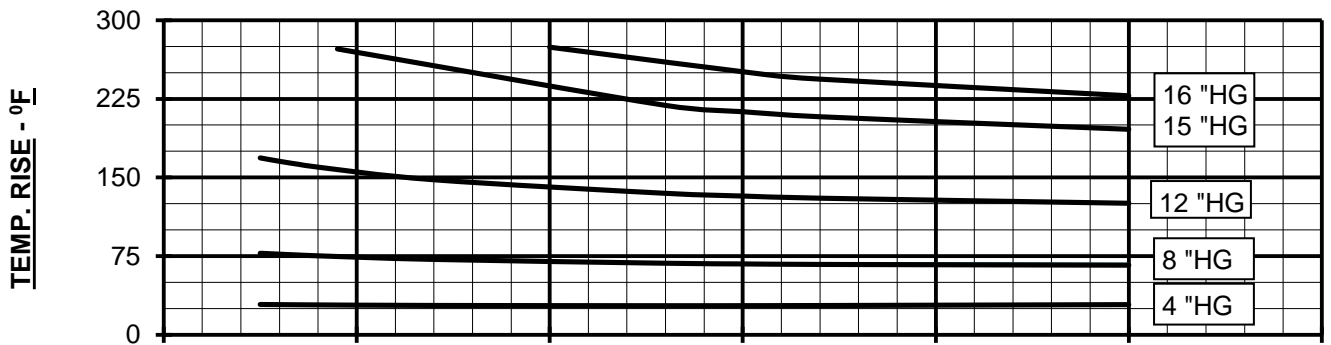

VACUUM PERFORMANCE
412 ROOTS-FLO™ BLOWER
MAX. VACUUM = 16" HG
MAX. SPEED = 4000 RPM

LATEST REVISION	DESCRIPTION
JAN-2016	HOWDEN LOGO/BRANDING